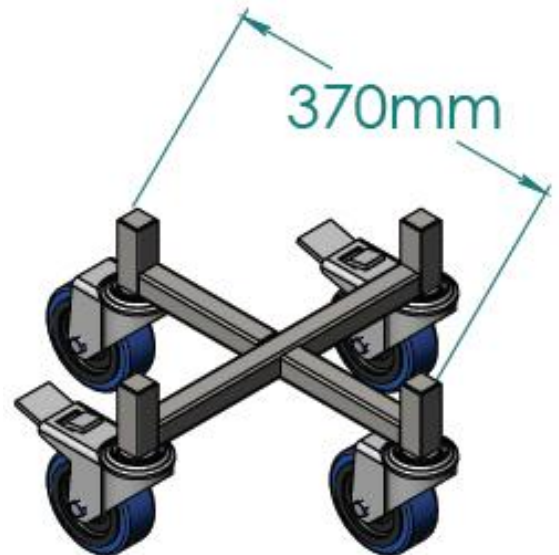

# Product Specification

Specification Number	675 A384320
Revision	01

Part No.	675 A384320	
Description	Drum Trolley (for drums up to 320mm diameter)	
Material of Construction:	Frame:	304 stainless steel
	Wheel Mounts:	304 stainless steel
	Wheels:	Polyamide

Method of Construction:	Frame - welded
Surface Finish:	Brush finish
Max. Frame Width:	370mm
Deck Height	135mm
Nominal Weight:	6.5kg
Notes:	<ul style="list-style-type: none"> <li>- All four wheels are able to swivel</li> <li>- Two wheels are fitted with brakes</li> </ul>