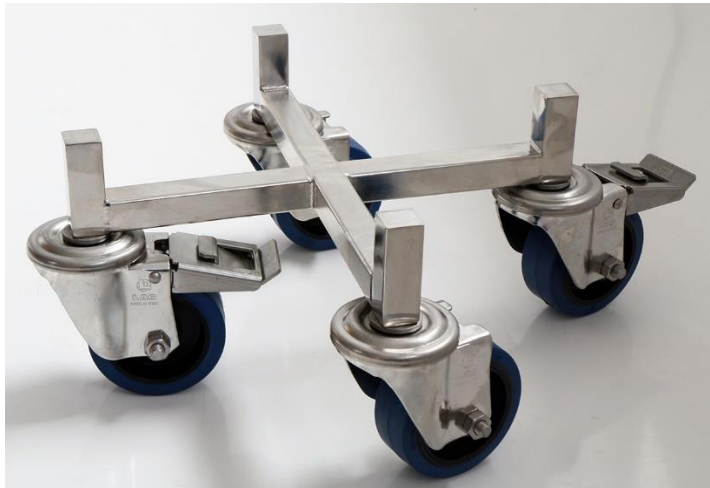

# Product Specification

Specification Number	675 A384320
Revision	01

Part No.	675 A384320	
Description	Drum Trolley (for drums up to 320mm diameter)	
Material of Construction:	Frame:	304 stainless steel
	Wheel Mounts:	304 stainless steel
	Wheels:	Polyamide

Method of Construction:	Frame - welded
Surface Finish:	Brush finish
Max. Frame Width:	370mm
Deck Height	135mm
Nominal Weight:	6.5kg
Notes:	<ul style="list-style-type: none"> <li>- All four wheels are able to swivel</li> <li>- Two wheels are fitted with brakes</li> </ul>